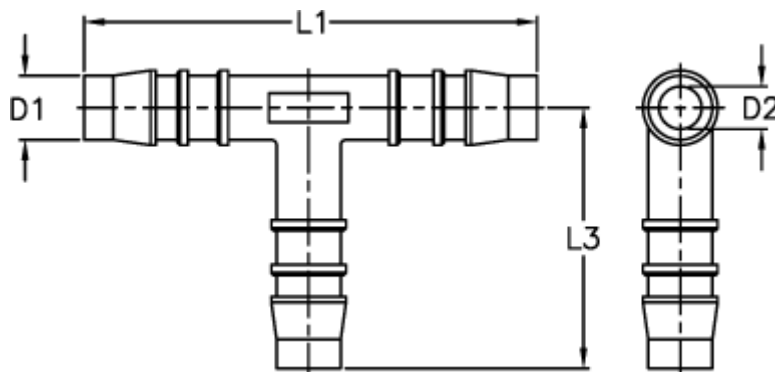

# Data Sheet

Article number: 027608900014

Description: Norma hose coupling TS 14

## Measures

---

D1 = 14

D2 = 10.0

L1 = 77.5

L3 = 41.5